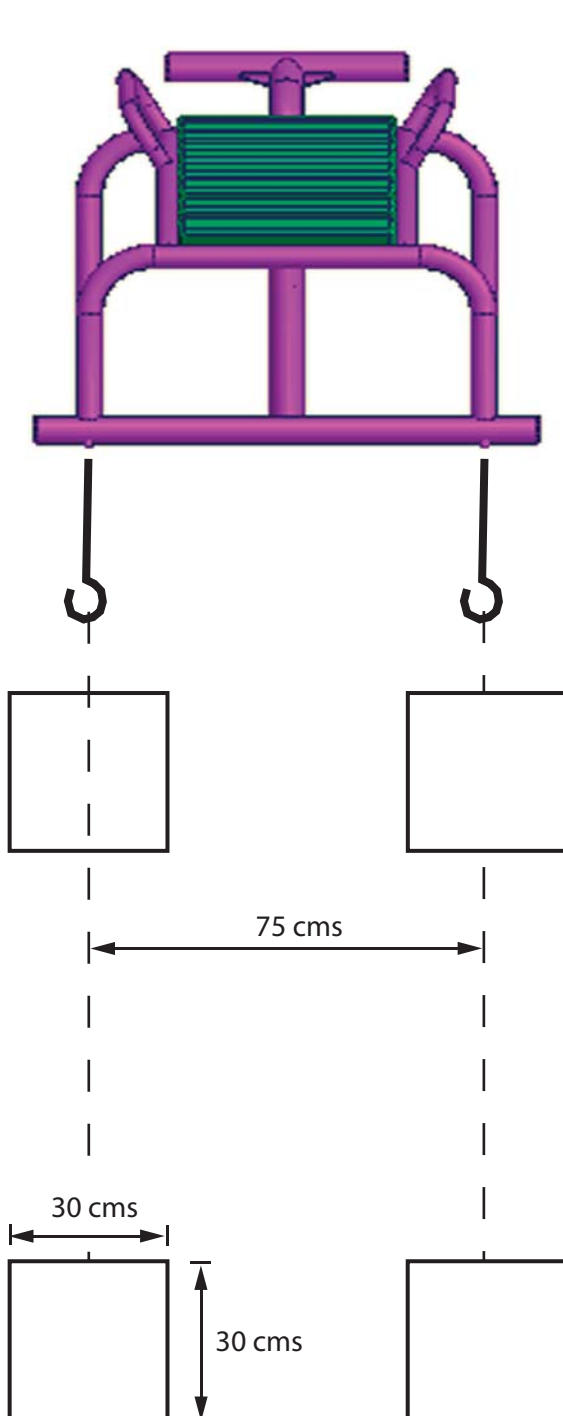

SIT-UP BOARD

OUTDOOR FITNESS

Installation Support
(877) 517-2200 or (719) 488-3812
support@outdoor-fitness.com

NOTE:
With the use of Anchor Bolts, the placement of the Sit-up board in concrete is a user option. It is recommended in public places, but not necessary in private secure situations.