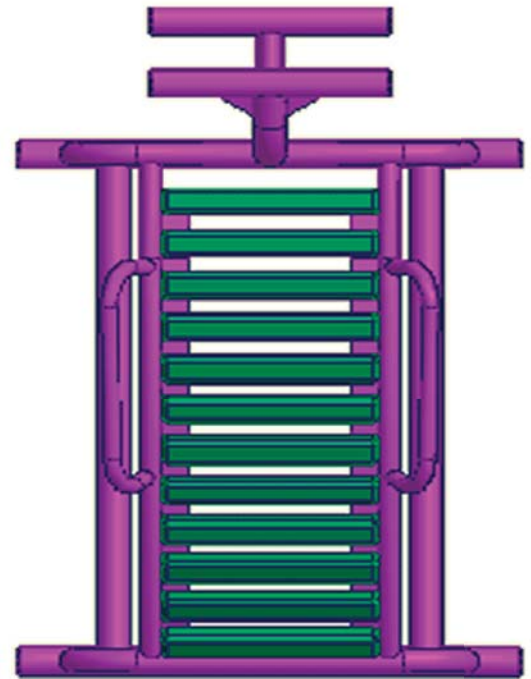

SIT-UP BOARD

OUTDOOR FITNESS

Installation Support
(877) 517-2200 or (719) 488-3812
support@outdoor-fitness.com

NOTE:
With the use of Anchor Bolts, the placement of the Sit-up board in concrete is a user option. It is recommended in public places, but not necessary in private secure situations.