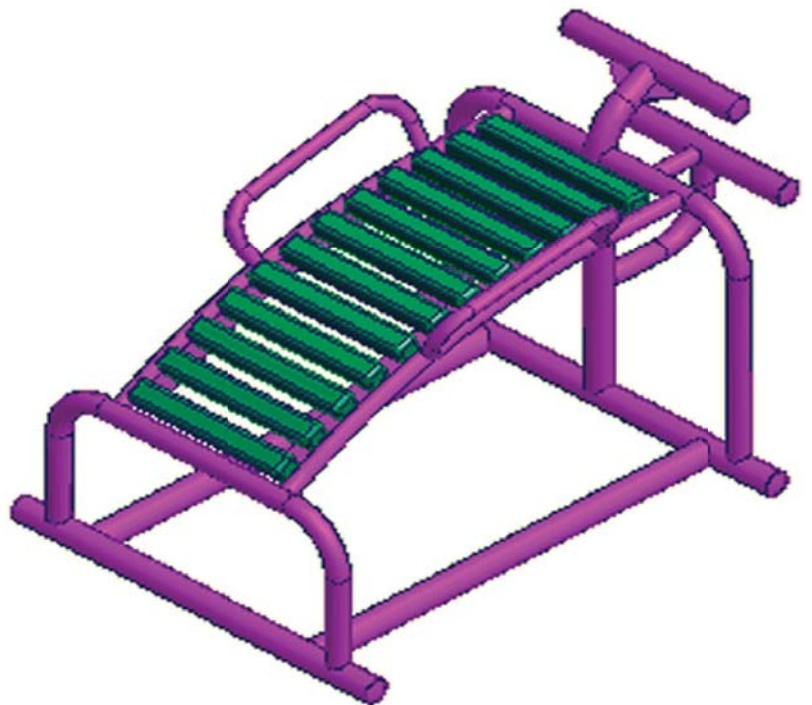

SIT-UP BOARD

OUTDOOR FITNESS

Installation Support
(877) 517-2200 or (719) 488-3812
support@outdoor-fitness.com

NOTE:
With the use of Anchor Bolts, the placement of the Sit-up board in concrete is a user option. It is recommended in public places, but not necessary in private secure situations.