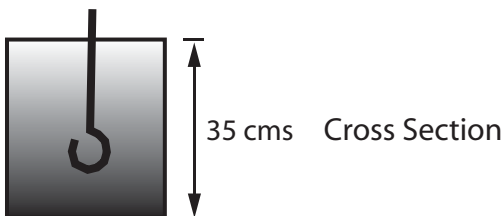

SIT-UP BOARD

OUTDOOR FITNESS

Installation Support
(877) 517-2200 or (719) 488-3812
support@outdoor-fitness.com

NOTE:
With the use of Anchor Bolts, the placement of the Sit-up board in concrete is a user option. It is recommended in public places, but not necessary in private secure situations.